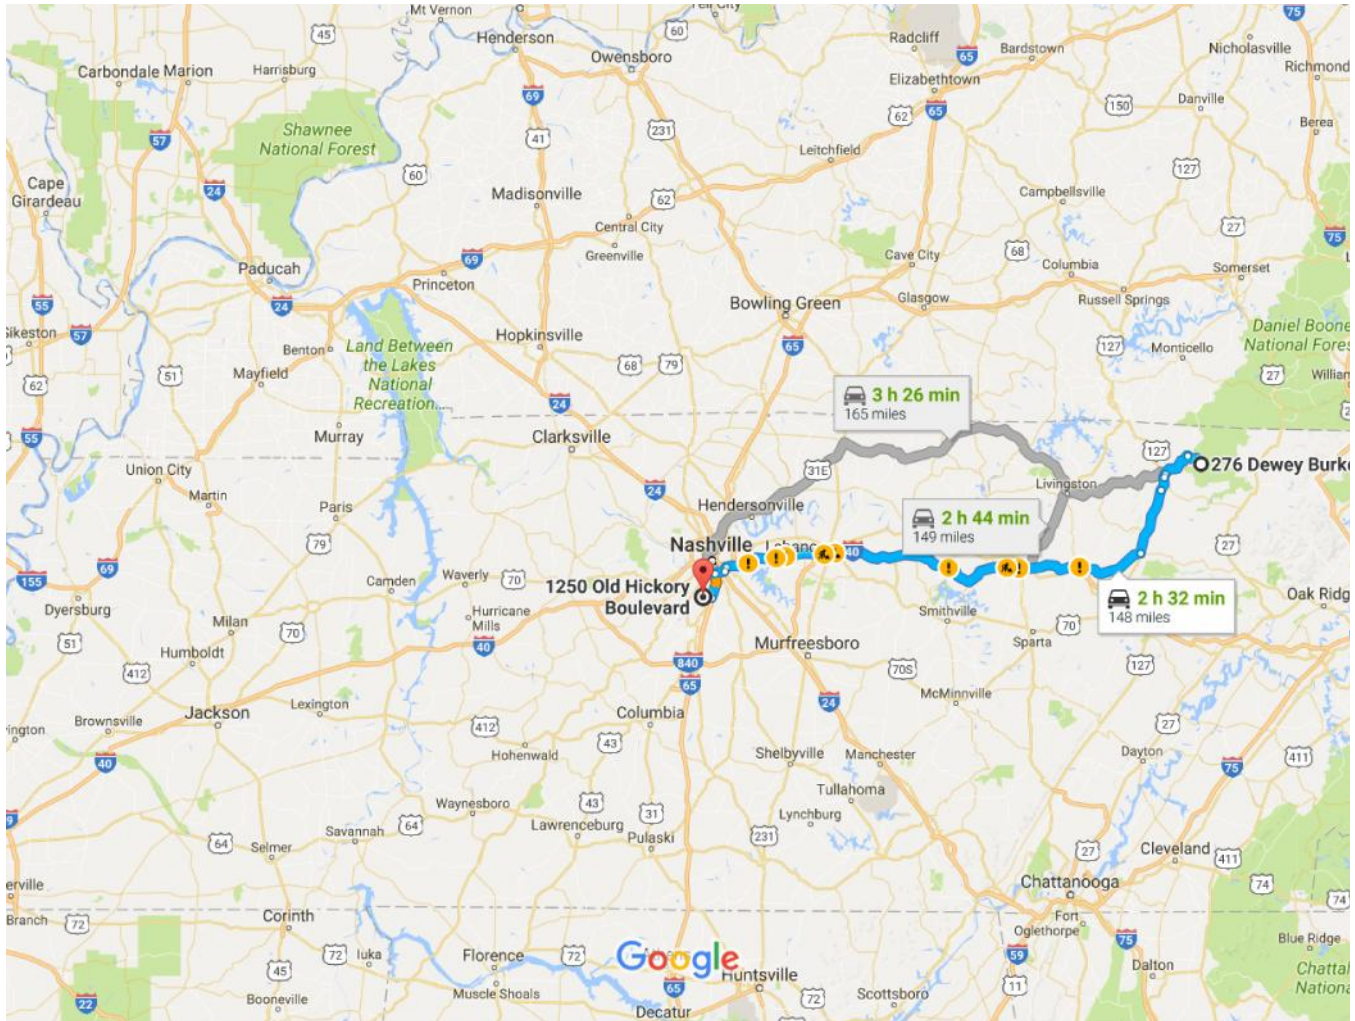

276 Dewey Burke Rd, Jamestown, TN Drive 148 miles, 2 h 32 min
38556 to 1250 Old Hickory Blvd, Brentwood, TN 37027

Map data ©2017 Google 20 mi

276 Dewey Burke Rd

Jamestown, TN 38556

Get on I-40 W in Monterey from TN-154 S, US-127 S and TN-62 W

1 h 1-min (48.4 mi)

- ↑ 1. Head west on Dewey Burke Rd toward TN-297 E
0.1 mi
- 2. Turn right onto TN-297 W
4.1 mi
- ↶ 3. Turn left onto TN-154 S
7.9 mi
- ↶ 4. Turn left onto White Oak Rd
1.0 mi

-  5. Turn left onto US-127 BYP S

3.2 mi
-  6. Continue onto US-127 S

15.7 mi
-  7. Turn right onto TN-62 W

15.5 mi
-  8. Turn left onto Crossville St

0.3 mi
-  9. Turn right onto Industrial Dr

0.2 mi
-  10. Turn left onto US-70N E

279 ft
-  11. Turn right to merge onto I-40 W toward Nashville

0.3 mi

Follow I-40 W to TN-254 W/Old Hickory Blvd in Nashville. Take exit 74B from I-65 S

- 1 h 24 min (97.3 mi)
-  12. Merge onto I-40 W

87.7 mi
-  13. Use the left 3 lanes to take exit 213A for I-440 W toward Memphis